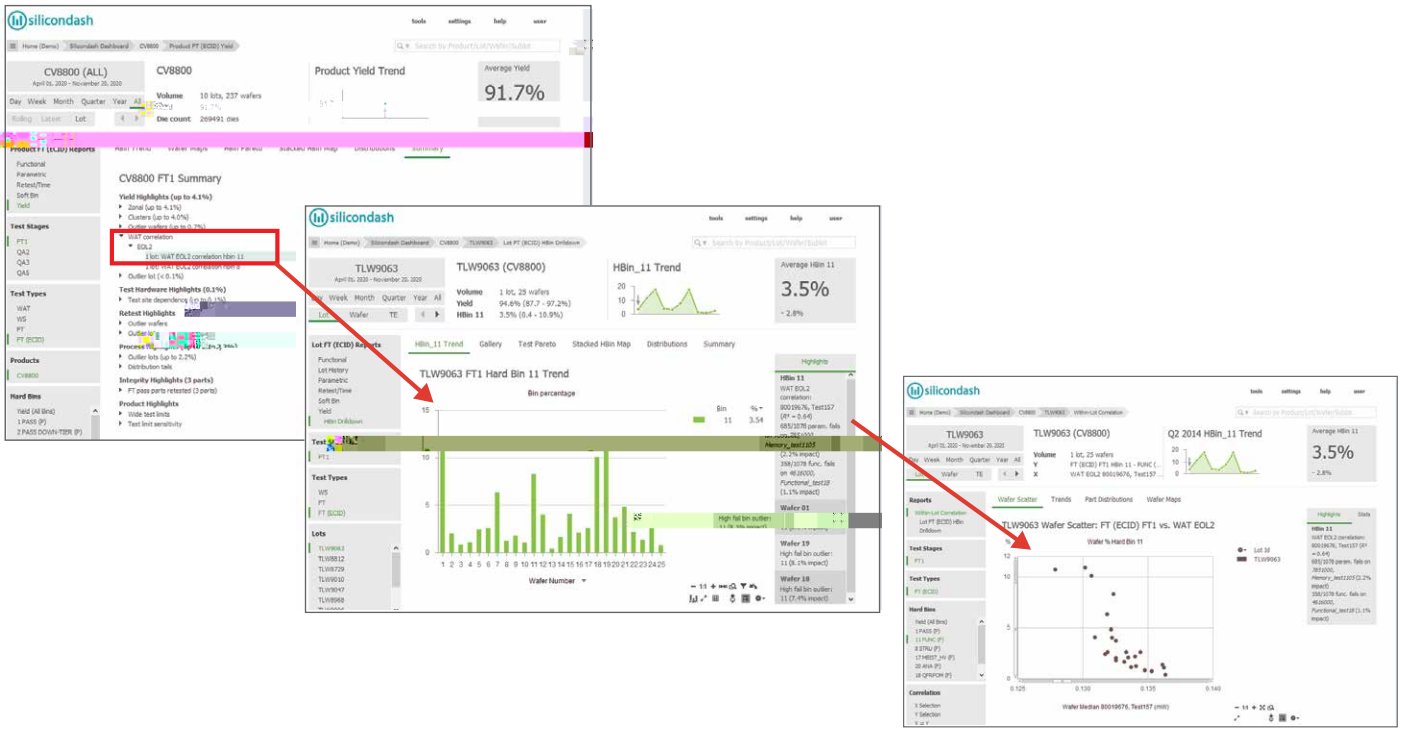

SiliconDash

Data Analytics for High-Volume Semiconductor Manufacturing and Test

Overview

What are SiliconDash Insights

Small Sampling of Insights Provided within SiliconDash

Figure 1: All Insights are instantly and automatically refreshed within seconds as your data continuously streams in independent of data volume

Architected with the User Experience in Mind

Figure 2: From hierarchical analysis to root cause in only a few clicks

Automated Production Control