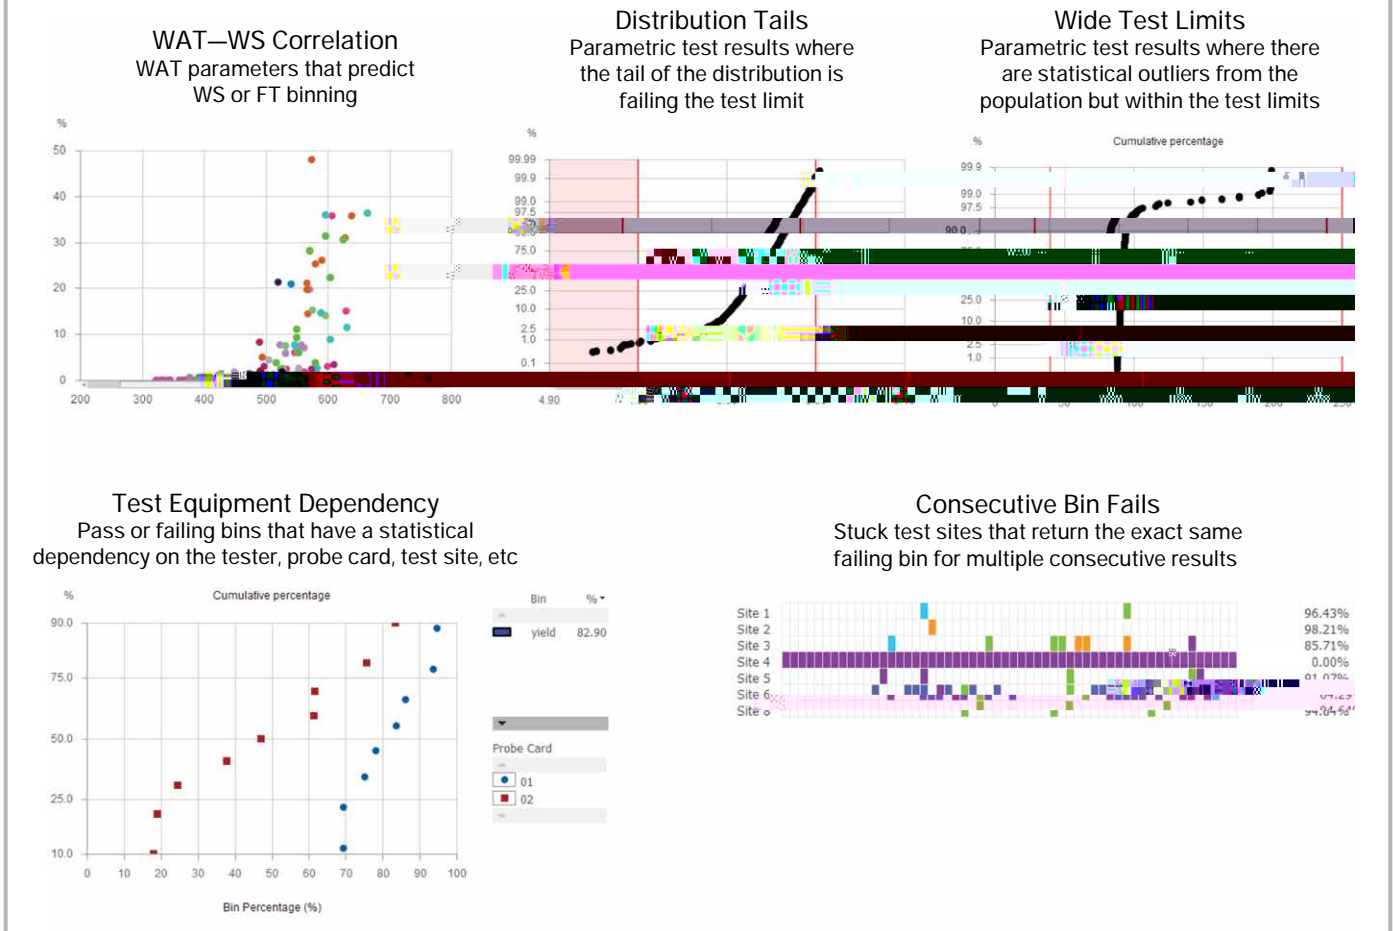

SiliconDash

Data Analytics for High-Volume Semiconductor Manufacturing and Test

Overview

What are SiliconDash Insights

Small Sampling of Insights Provided within SiliconDash

Figure 1: All Insights are instantly and automatically refreshed within seconds as your data continuously streams in independent of data volume

Architected with the User Experience in Mind

Figure 2: From hierarchical analysis to root cause in only a few clicks

Automated Production Control