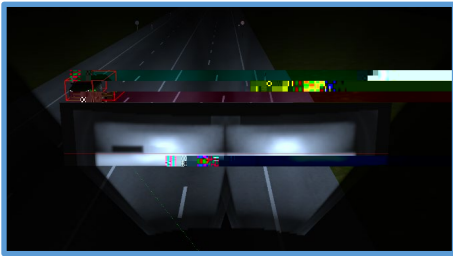

LucidDrive Version 2024.03 New Features

Real-Time Analysis, Adaptability, and Enhanced Pixel Light Testing

Baseline Layer Dimming Matrix Layer
 Dimming Matrix AFS (Low Beam

>] P Z š š ^ š } Œ P

Matrix Dimming LucidShape

s Z] Œ } oo / u % Œ } À u v š

SUV Vehicle
 Roll Aiming Wall
 Aiming Wall

d Œ] Ě Ā ± Œ a v P ~ I X X X T Z O P Q F Œ U J D P T N T I Z P Œ S
 5 ý ™ D ± - & ß