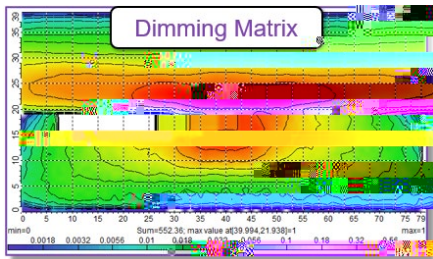

LucidDrive Version 2024.03 New Features

Real-Time Analysis, Adaptability, and Enhanced Pixel Light Testing

Baseline Layer Dimming Matrix Layer
 Dimming Matrix AFS (Low Beam

>] P Z š š ^ š } Œ P

Matrix Dimming LucidShape