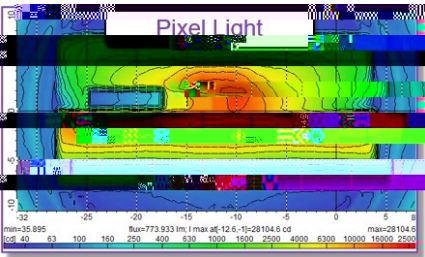

LucidDrive Version 2024.03 New Features

Real-Time Analysis, Adaptability, and Enhanced Pixel Light Testing

Baseline Layer Dimming Matrix Layer
 Dimming Matrix AFS (Low Beam

>] P Z š š ^ š } Œ P

Matrix Dimming LucidShape